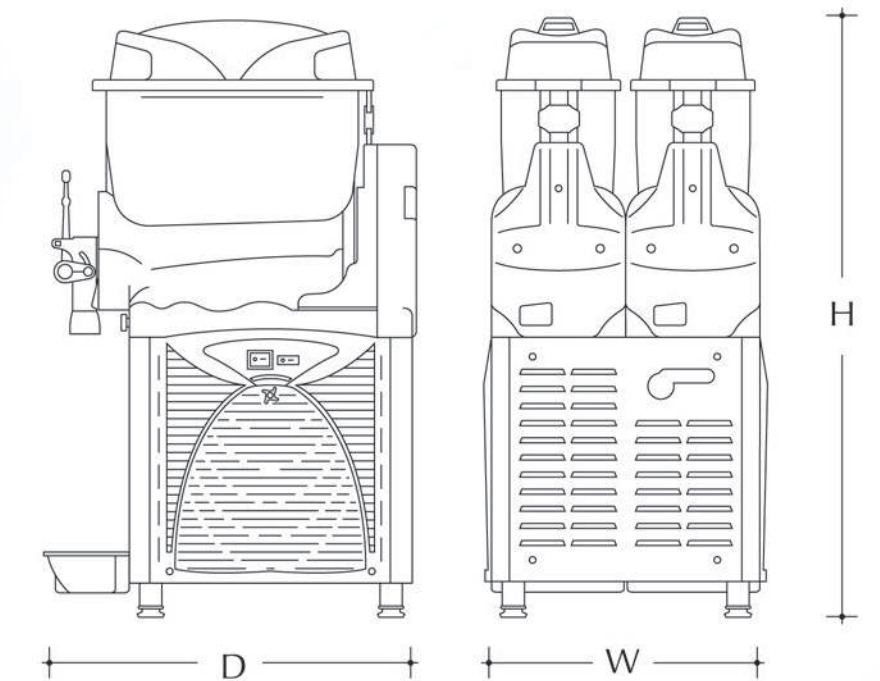

Everything is easy and immediate. The dispensing system is easy to use and to remove and it is already predisposed for the eventual locking system.

TECHNICAL DATA

| MODEL | CAPACITY | DIMENSIONS W X D X H | WATTS | NET WEIGHT |
|------------|-----------|----------------------|-------|------------|
| OASIS 1-10 | 1 x 10 Lt | 21 x 53 x 84 cm | 530 | 32 Kg |
| OASIS 2-10 | 2 x 10 Lt | 40 x 53 x 84 cm | 850 | 56 Kg |
| OASIS 3-10 | 3 x 10 Lt | 60 x 53 x 84 cm | 1100 | 72 Kg |