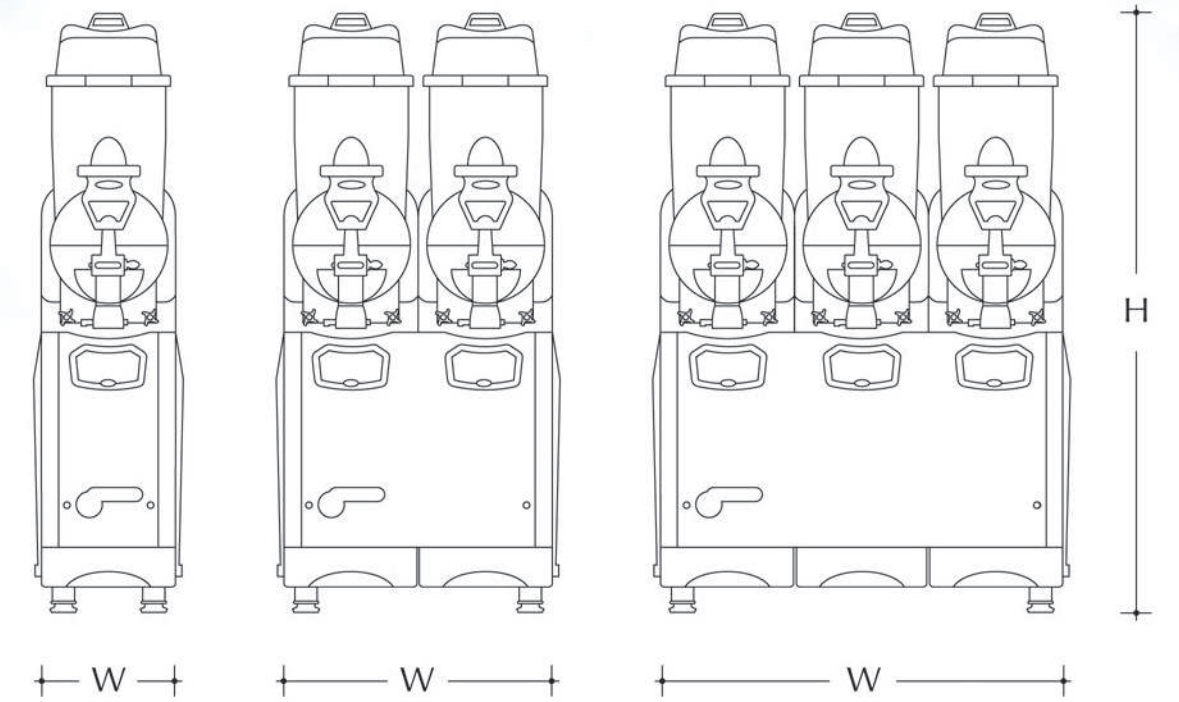

Pochi intuitivi comandi

I pulsanti sono posizionati in corrispondenza della rispettiva vasca.

Few intuitive controls

The buttons are positioned in correspondence of the respective bowl.

Il sistema di bloccaggio

Everything is easy and immediate. The dispensing system is easy to use and to remove and it is already predisposed for the eventual locking system.

TECHNICAL DATA

| MODEL | CAPACITY | DIMENSIONS W X D X H | WATTS | NET WEIGHT |
|------------|-----------|----------------------|-------|------------|
| OASIS 1-10 | 1 x 10 Lt | 21 x 53 x 84 cm | 530 | 32 Kg |
| OASIS 2-10 | 2 x 10 Lt | 40 x 53 x 84 cm | 850 | 56 Kg |
| OASIS 3-10 | 3 x 10 Lt | 60 x 53 x 84 cm | 1100 | 72 Kg |